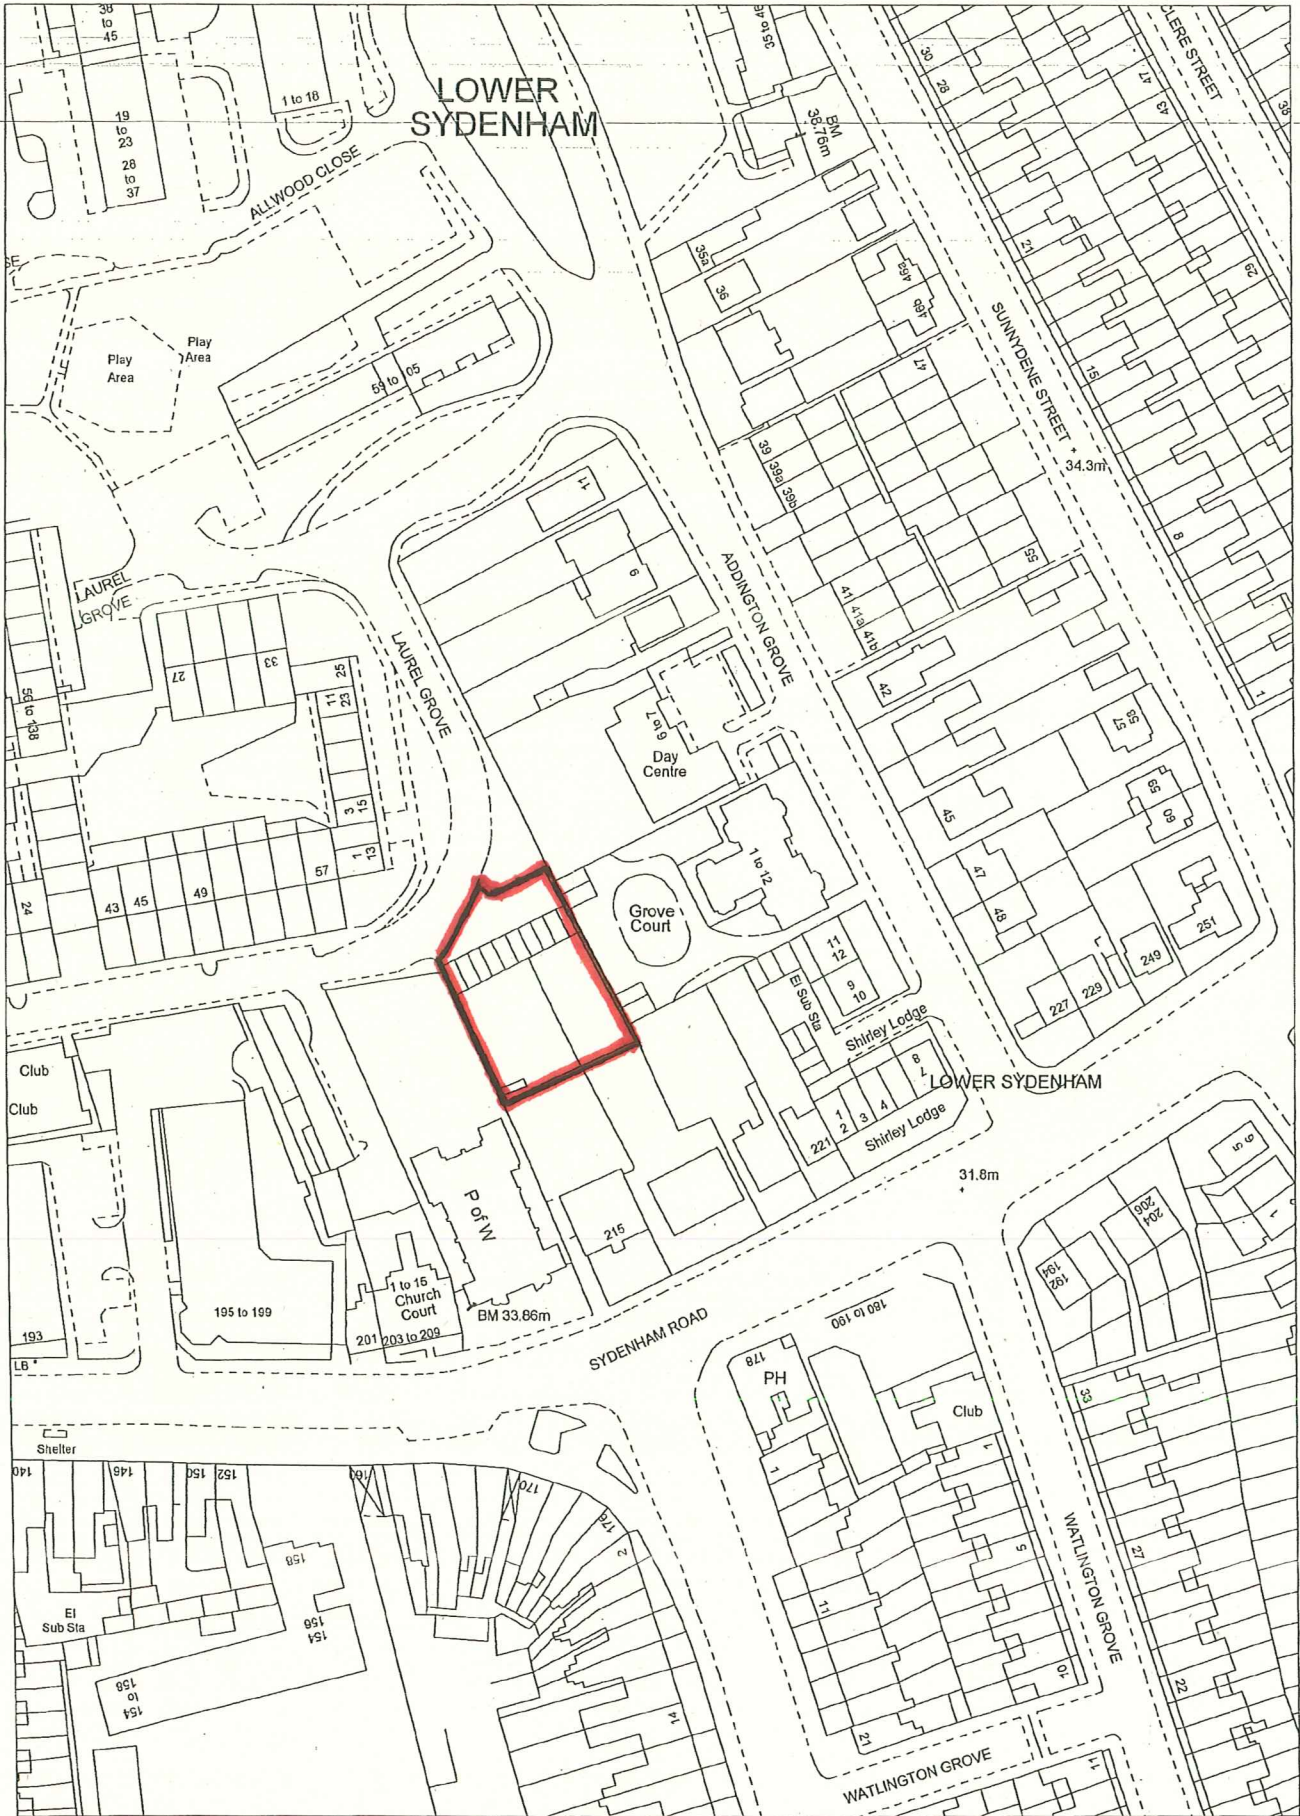

FRONTING LAUREL GROVE AND REAR OF 215 SYDENHAM ROAD, LONDON, SE26 4JF

Reproduced from the Ordnance Survey map with the permission of the Controller of HMSO  
Crown Copyright Reserved  
Licence No:100017710

Scale 1:1250

**This plan forms no part of a planning application**